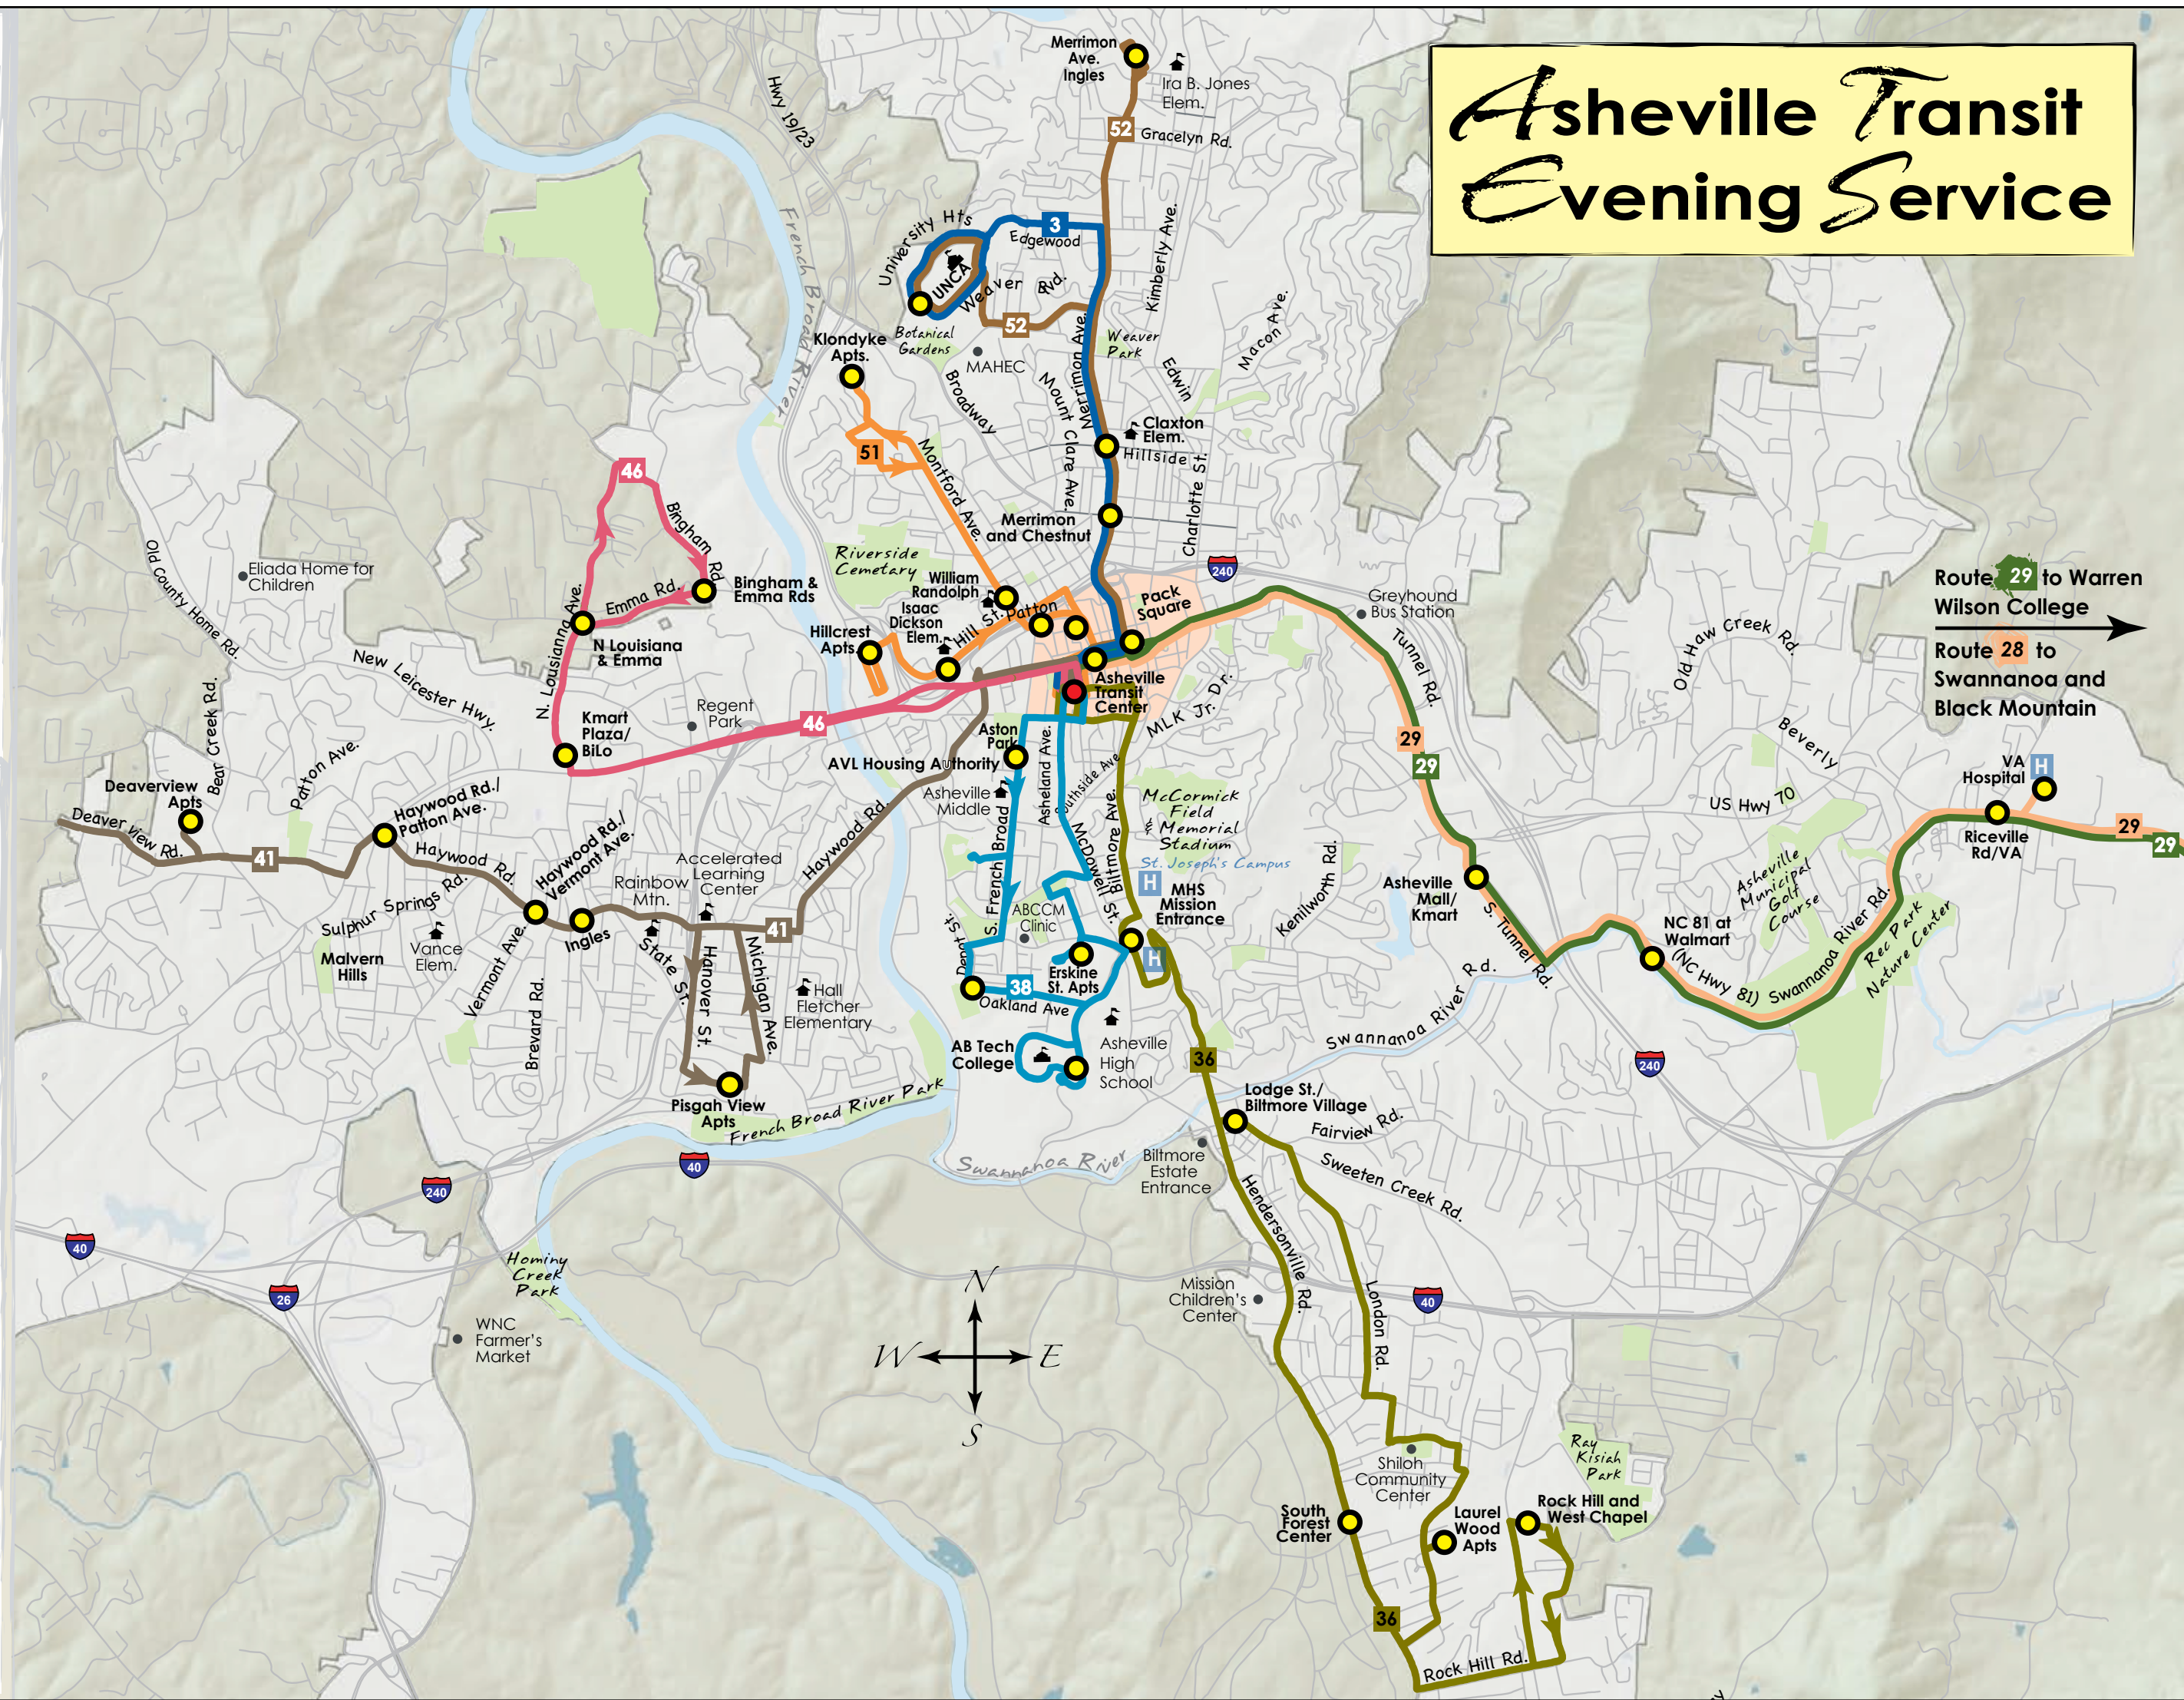

Key

- Asheville Transit Center
- Major Stop (arrival time on schedule)
- Indicates Fare Free Zone downtown
- Point of Interest
- University/College School
- Hospital

Points of Interest Routes

AB Tech	38
Asheville City Hall	28 29
Asheville Civic Center	51
Asheville Mall/Kmart	28 29
Biltmore Estate	34
County Courthouse	28 29
Bunc. Co. Health Dept.	28 29
McCormick Field	34
Mission Hospitals	36 38
Pack Square	3 28 29 52
UNCA	3 52
VA Hospital	28 29
Walmart Supercenter	28 29
Warren Wilson College	29
W. Asheville Bus. District	41
VisitorCenter/ Chamber of Commerce	51

Towns and Neighborhoods

Biltmore Village	36
Black Mountain	28
East Asheville	28 29
Montford	51
Oteen	28 29
Swannanoa	28
West Asheville	41 46

Copyright ©2006 Asheville Transit
 Design by:
 Paula Bishop of Bishop Design
 James Garner, City of Asheville

Asheville Transit Evening Service

Route **29** to Warren Wilson College
 Route **28** to Swannanoa and Black Mountain